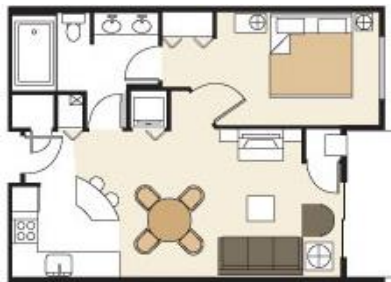

Property Features Include:

Complimentary Continental Breakfast 7am-10am Daily

Indoor Pool and Hot Tub

Exercise Room and Business Center

Unique view from rooftop deck, the Crow's Nest.

Located 0.1 miles from the Seaside Convention Center. *Walking distance!*

Room Amenities, Layouts, and Special Pricing:

All of our suites include a full kitchen with utensils, dining table, electric fireplace, washer & dryer, jetted tub, air conditioning, cable TV, DVD Player, hair dryer, iron, ironing board.

Studio/JUNIOR Suite
1 Queen / 1 Sofa Sleeper

One Bedroom KING Suite
1 King / 1 Sofa Sleeper

Two Bedroom Two Bath KING Suite
1 King / 1 Queen / 1 Sofa Sleeper

Room Type / View	Tuesday 1/11/22	Wednesday 1/12/22	Thursday 1/13/22
Studio / JUNIOR Suite Mountain View	\$95	\$95	\$95
1 Bedroom KING Suite Mountain View	\$110	\$110	\$110
1 Bedroom KING Suite River View	\$110	\$110	\$110
2 Bedroom 2 Bath KING Suite Mountain View	\$160	\$160	\$160
2 Bedroom 2 Bath KING Suite River View	\$160	\$160	\$160